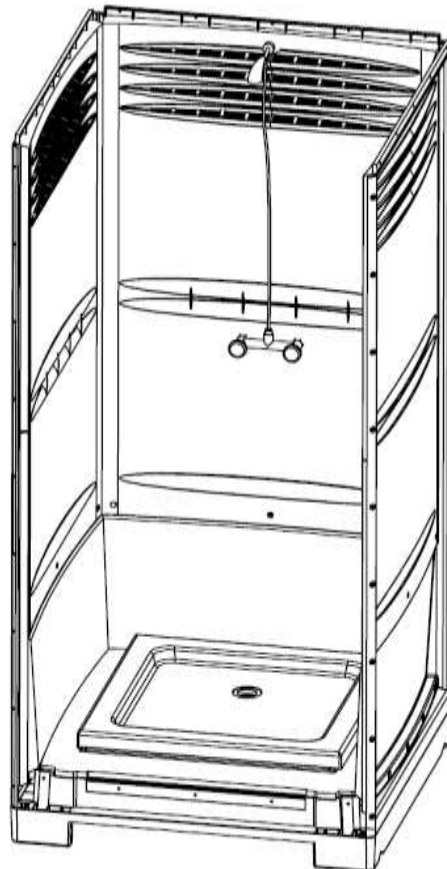

Armal.

CUBE SHOWER

Rear Side
Lato Posteriore

Discharge Pipe
Tubo Scarico
Ø1.1/2"

Cold Water

Hot Water

Armal.

Connection hoses are not provided with. Connection to the mains is at customer's care.

SCALE : 1 :50

TOLERANCE : +/- 0,5 mm

Rev. 0 dd 06/05/15

DISCLOSURE : data and information contained or obtainable by this design are the exclusive propriety of Armal. Any reproduction in whole or in part is prohibited, without the written permission of Armal