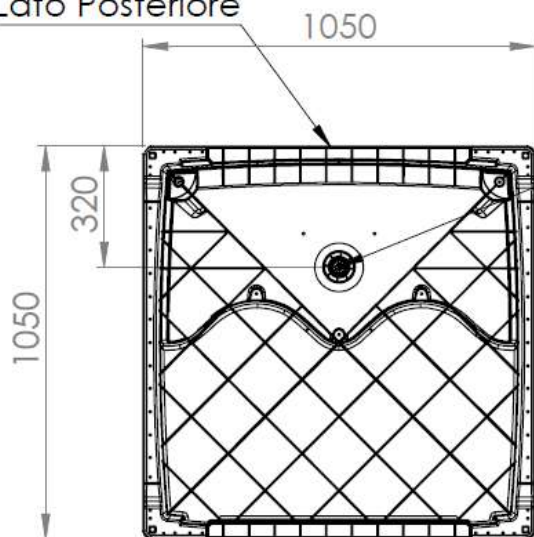

Armal.

CUBE SHOWER

Rear Side
Lato Posteriore

Discharge Pipe
Tubo Scarico
Ø1.1/2"

Cold Water

Hot Water

Armal.

Connection hoses are not provided with. Connection to the mains is at customer's care.

SCALE : 1 :50

TOLERANCE : +/- 0,5 mm

Rev. 0 dd 06/05/15

DISCLOSURE : data and information contained or obtainable by this design are the exclusive propriety of Armal. Any reproduction in whole or in part is prohibited, without the written permission of Armal