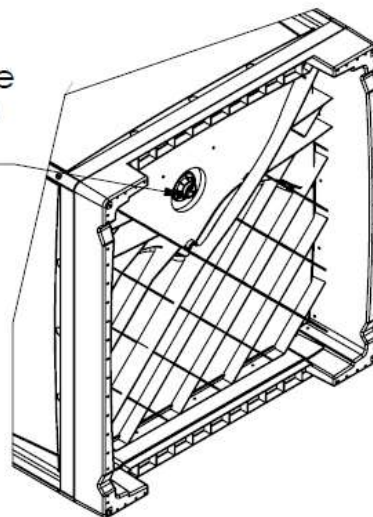

Armal.

CUBE SHOWER

Rear Side
Lato Posteriore

Discharge Pipe
Tubo Scarico
Ø1.1/2"

Cold Water

Hot Water

Armal.

Connection hoses are not provided with. Connection to the mains is at customer's care.

SCALE : 1 :50

TOLERANCE : +/- 0,5 mm

Rev. 0 dd 06/05/15

DISCLOSURE : data and information contained or obtainable by this design are the exclusive propriety of Armal. Any reproduction in whole or in part is prohibited, without the written permission of Armal