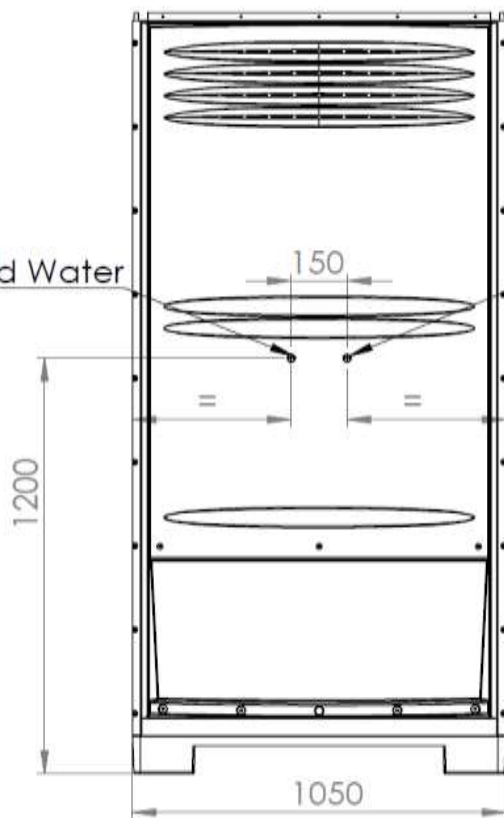

Armal.

CUBE SHOWER

Rear Side
Lato Posteriore

Discharge Pipe
Tubo Scarico
Ø1.1/2"

Cold Water

Hot Water

Armal.

Connection hoses are not provided with. Connection to the mains is at customer's care.

SCALE : 1 :50

TOLERANCE : +/- 0,5 mm

Rev. 0 dd 06/05/15

DISCLOSURE : data and information contained or obtainable by this design are the exclusive propriety of Armal. Any reproduction in whole or in part is prohibited, without the written permission of Armal