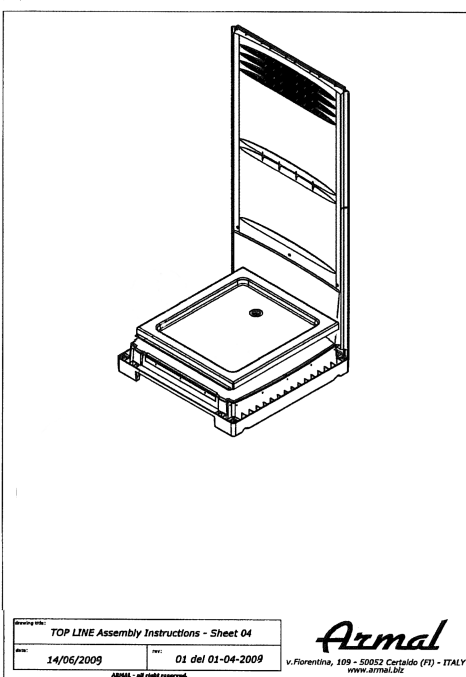

drawing title: TOP LINE Assembly Instructions - Sheet 04
date: 14/06/2009 rev: 01 del 01-04-2009
v. Fiorentina, 109 - 50052 Certaldo (FI) - ITALY
www.armal.biz