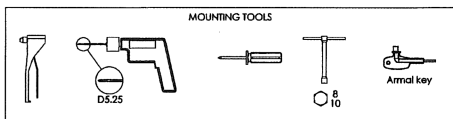

TOPLINE SHOWER ASSEMBLY INSTRUCTIONS

Armal

v. Fiorentina, 109 - 50052 Certaldo (FI) - ITALY
www.armal.biz

drawing title: TOP LINE Assembly Instructions - Sheet 01
date: 14/06/2009 rev: 01 del 01-04-2009
v. Fiorentina, 109 - 50052 Certaldo (FI) - ITALY
www.armal.biz