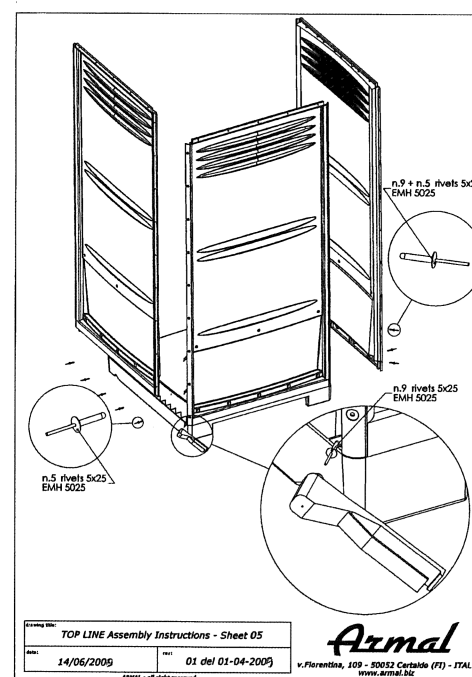

drawing title: TOP LINE Assembly Instructions - Sheet 05
date: 14/06/2009 rev: 01 del 01-04-2009
v. Fiorentina, 109 - 50052 Certaldo (FI) - ITALY
www.armal.biz