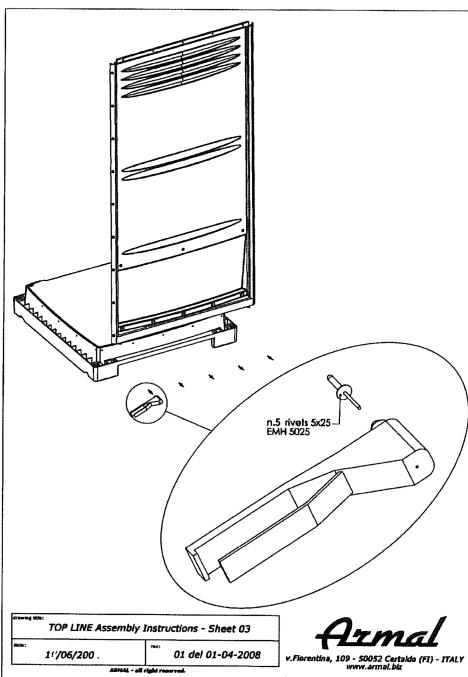

drawing title: TOP LINE Assembly Instructions - Sheet 03
date: 11/06/2009 rev: 01 del 01-04-2008
v. Fiorentina, 109 - 50052 Certaldo (FI) - ITALY
www.armal.biz