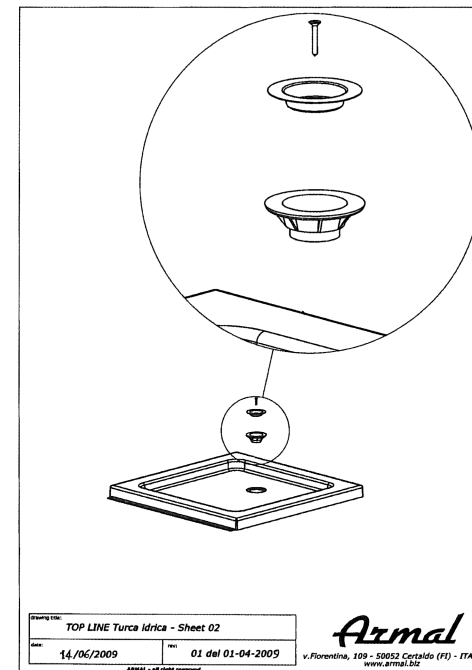

drawing title: TOP LINE Turca Idrica - Sheet 02
date: 14/06/2009 rev: 01 del 01-04-2009
v. Fiorentina, 109 - 50052 Certaldo (FI) - ITALY
www.armal.biz